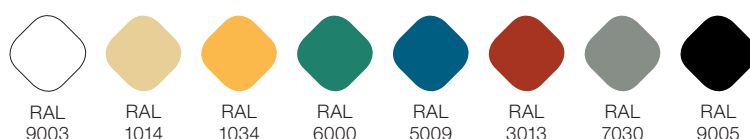

Lirio

COLOUR_COLOR

FINISH_ACABADO

Matt textured *Texturizado mate*

Lirio is a high-performance linear luminaire for suspending (up to 188 lm/W) with concave sides and dimensions of 4 cm x 9 cm.

Available in a wide range of colours, with a textured matt finish, it anticipates interior design trends to offer architects and designers a wide range of opportunities for expression.