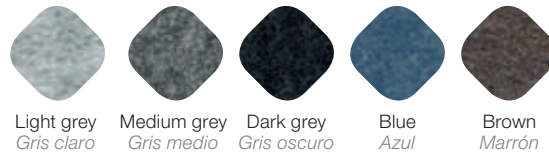

BODY CUERPO

Light grey
Gris claro

Medium grey
Gris medio

Dark grey
Gris oscuro

Blue
Azul

Brown
Marrón

Wayra, "wind" in Quechua.

Suspended elliptical luminaire that glides weightlessly in space.

The ethereal wings reflect part of the light emitted by the lamp.

Made with PET felt produced from 9 recycled water bottles of 1.5 L, Wayra behaves like an acoustic lamp that absorbs noise.

Whether as a single unit or several in sequence, Wayra fits into any space, granting formal purity and functional virtue.

Light bulb E27 not included.

Wayra, "viento" en quechua.

Luminaria elíptica que flota ingrávida en el espacio.

Las alas etéreas, reflejan parte de la luz emitida por la lámpara.

Fabricada con lana de PET producida a partir de 9 botellas de plástico recicladas de 1,5 L, Wayra se comporta como una lámpara acústica que absorbe ruido.

Ya sea como unidad o en conjunto, Wayra se adapta a cualquier espacio, otorgando pureza formal y virtud funcional.

Bombilla E27 no incluida.

INSTALLATION _INSTALACIÓN

Pendant_Suspendida

WARRANTY _GARANTÍA

5 Years
Años

Made in Spain
Fabricado en España