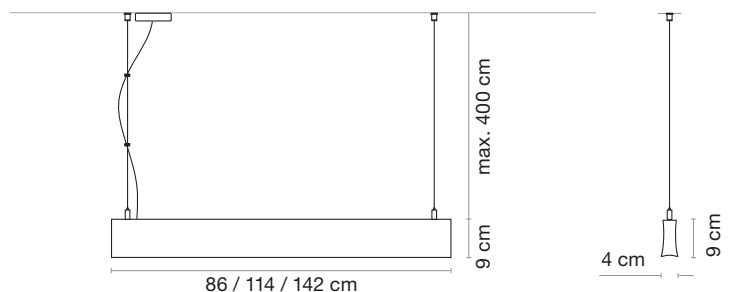

Lirio

COLOUR_COLOR

FINISH_ACABADO

Matt textured *Texturizado mate*

Lirio is a high-performance linear luminaire for suspending (up to 188 lm/W) with concave sides and dimensions of 4 cm x 9 cm.

Available in a wide range of colours, with a textured matt finish, it anticipates interior design trends to offer architects and designers a wide range of opportunities for expression.

The transparent microprism cover with UGR<19 improves performance and significantly reduces glare.

The absence of flickering throughout its dimming range prevents visual fatigue and improves well-being and concentration.

The long-life led modules and driver can be replaced due to the slideable tray with easy access. This means extending the lifespan of the luminaire and reducing environmental impact.

Lirio es una luminaria lineal de suspensión de alto rendimiento (hasta 188 lm/W) con caras laterales cóncavas y unas dimensiones de 4 cm x 9 cm.

Disponible en una amplia gama de colores, con acabado mate texturizado, anticipa las tendencias de diseño de interiores para ofrecer a los arquitectos y diseñadores una amplia gama de oportunidades de expresión.

El difusor microprisma transparente con UGR<19 mejora el rendimiento y reduce de forma significativa el deslumbramiento.

La ausencia de parpadeo en todo su rango de atenuación, evita la fatiga visual y mejora el bienestar y la concentración.

Los módulos led de larga duración y el driver, pueden reemplazarse a través de una bandeja deslizable de fácil acceso, lo que permite extender la vida útil de la luminaria y reducir el impacto medioambiental.

INSTALLATION *INSTALACIÓN*
Pendant *Suspendida*

COVER *DIFUSOR*
Microprismatic UGR<19
Microprismático UGR<19

DRIVER *CONTROL*
On/Off
Dali/Push
Casambi