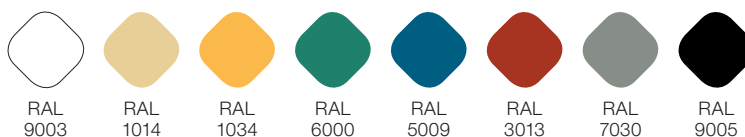

LED PROFILE_PERFIL LED

Kuntur, “Andean condor” in Quechua.

Acoustic suspended luminaire made of PET felt, a sound-absorbing and sustainable material created from the recycling of up to 112 plastic bottles of 1.5 L.

The aluminium body is available in 8 colours that can be combined with 5 colours of PET felt.

Kuntur can be installed as a single element or making compositions combining light and blind acoustic modules, enhancing acoustic comfort.

The transparent microprism cover (UGR<19) improves performance and significantly reduces glare.

Designed to consume less energy, Kuntur delivers up to 178 lm/W with no flicker throughout its dimming range, preventing visual fatigue and improving well-being and concentration.

The long-life led modules and driver can be replaced due to the removable tray with easy access. This means extending the lifespan of the luminaire and reducing environmental impact.

Kuntur, “cóndor andino” en quechua.

Luminaria acústica de suspensión fabricada con fieltro PET, un material fonoabsorbente y sostenible creado a partir del reciclaje de hasta 112 botellas de plástico de 1,5 L.

El cuerpo de aluminio está disponible en 8 colores que pueden combinarse con 5 colores de fieltro PET.

Kuntur puede instalarse como elemento único o realizando composiciones combinando módulos con luz y ciegos, mejorando el confort acústico.

El difusor microprisma transparente (UGR<19), mejora el rendimiento y reduce significativamente el deslumbramiento.

Diseñado para consumir menos energía, Kuntur proporciona hasta 178 lm/W sin parpadeo en todo su rango de atenuación, evitando la fatiga visual y mejorando el bienestar y la concentración.

Los módulos led de larga duración y el driver, pueden reemplazarse a través de una bandeja desmontable de fácil acceso, lo que permite extender la vida útil de la luminaria y reducir el impacto medioambiental.

INSTALLATION_INSTALACIÓN

Pendant_Suspendida

COVER_DIFUSOR

Microprismatic UGR<19
Microprismático UGR<19

DRIVER_CONTROL

On/Off
Dali/Push

COLOUR TEMPERATURE

TEMPERATURA DE COLOR
2700K / 4000K

VOLTAGE_VOLTAJE

220-240 V.

WARRANTY_GARANTÍA

5 Years
Años

Made in Spain
Fabricado en España

118 cm

47 W

8290 lm (Max.)