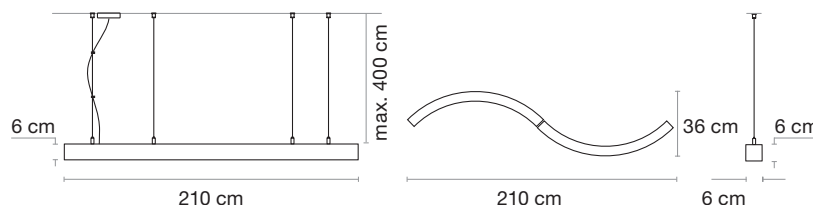

Shiva

COLOUR_COLOR

White Black
Blanco Negro

FINISH_ACABADO

Matt textured_Texturizado mate

Shiva is a high-performance pendant light (up to 155 lm/W) with a wave shape.

Shiva allows you to experiment with spatial geometric arrangements, transmitting dynamism to any space.

Its thermo-lacquered matt finish in black or white, combined with suspension cables of the same colour, bring an elegant touch to any space.

The absence of flickering throughout its dimming range prevents visual fatigue and improves well-being and concentration.

Shiva es una luminaria suspensión de alto rendimiento (hasta 155 lm/W) con forma de onda.

Shiva permite hacer juegos geométricos espaciales que transmiten dinamismo a cualquier espacio.

La superficie termolacado mate texturizado en blanco o negro, en conjunto con cables de suspensión del mismo color, confieren elegancia a cualquier espacio.

La ausencia de parpadeo en todo su rango de atenuación, evita la fatiga visual y mejora el bienestar y la concentración.

INSTALLATION_INSTALACIÓN
Pendant_Suspendida

COVER_DIFUSOR
Frosted_Glaseado

DRIVER_CONTROL
On/Off
Dali/Push

COLOUR TEMPERATURE
TEMPERATURA DE COLOR
3000K / 4000K / 6000K

VOLTAGE_VOLTAJE
220-240 V.

210 cm   57 W   8768 lm (Max.)

WARRANTY_GARANTÍA

5 Years
Años

Made in Spain
Fabricado en España