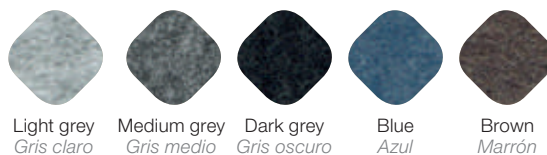

Siwi

Model_Modelo Ø66 cm.

Model_Modelo Ø90 cm.

BODY
CUERPO

LED PROFILE
PERFIL LED

Siwi, "ring" in Quechua.

Acoustic suspended circular luminaire made of PET felt, a sound-absorbing and sustainable material created from the recycling of up to 90 plastic bottles of 1.5 L.